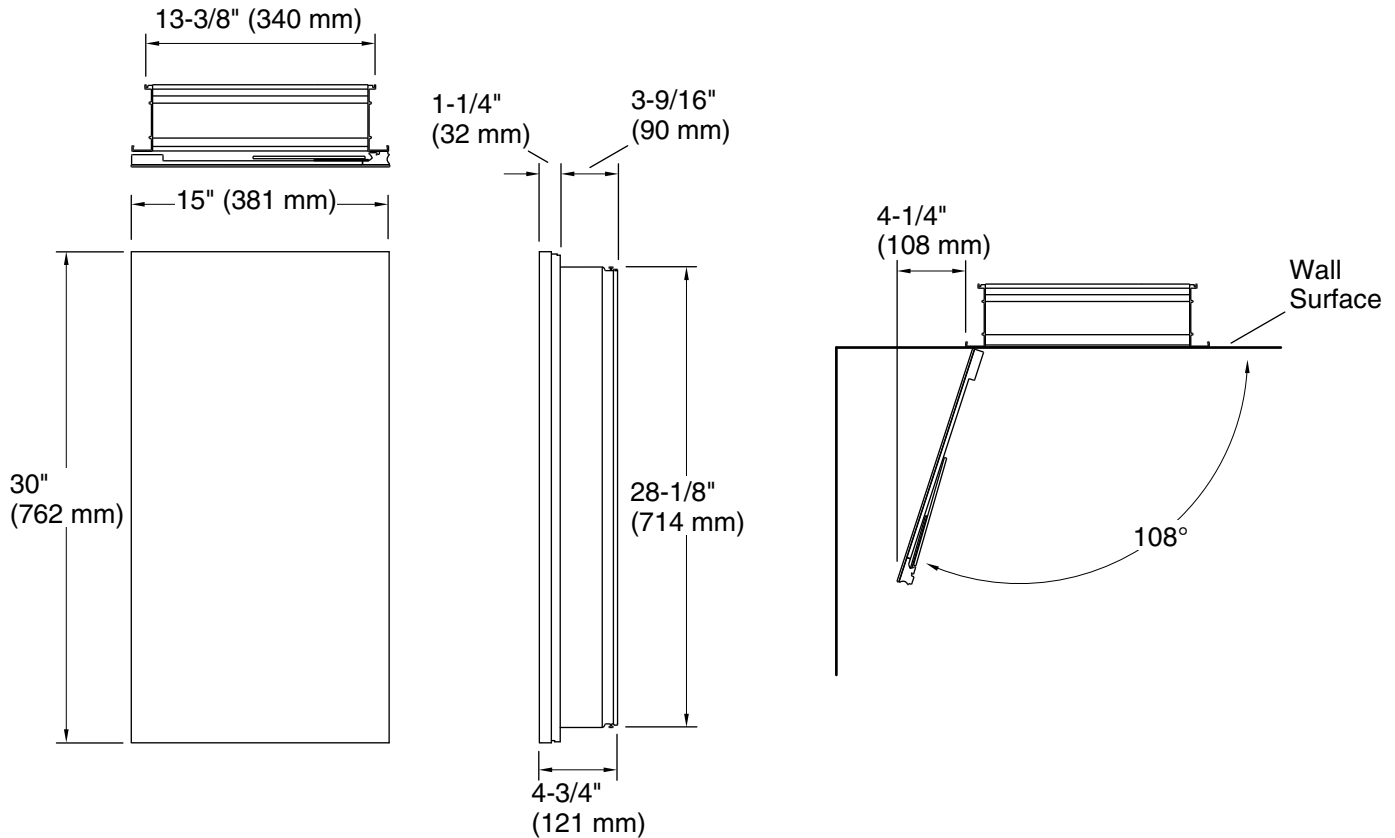

Technical Information

All product dimensions are nominal.

Notes

Install this product according to the installation guide.

To recess mount, the wall cavity must be framed and the cabinet secured to framing studs. Reroute electrical or water supply lines from the cavity. Consult a professional if drain or vent piping is encountered, or if the wall is load-bearing.

To determine the height of the cabinet, ensure the door will clear all obstacles (such as a faucet). A minimum 3" (76 mm) distance is required.

Cutout for recess-mount installation:
13-1/2" (343 mm) wide x 28-1/4" (718 mm) high
x 3-11/16" (94 mm) deep.